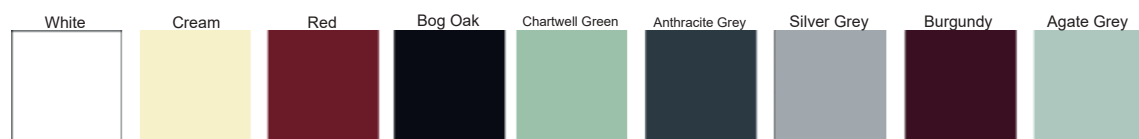

Doors fitted with a Heritage/Low position Slam Lock, it is recommended to have a PVC threshold or Storm Guard Plus rebated threshold only.
Please Note : Not a Storm Guard or a Storm Guard Plus Threshold.
Letterbox and door knocker not available on the Avant Garde Collection.
Stainless Steel strips are optional on the inside of the door leaf.