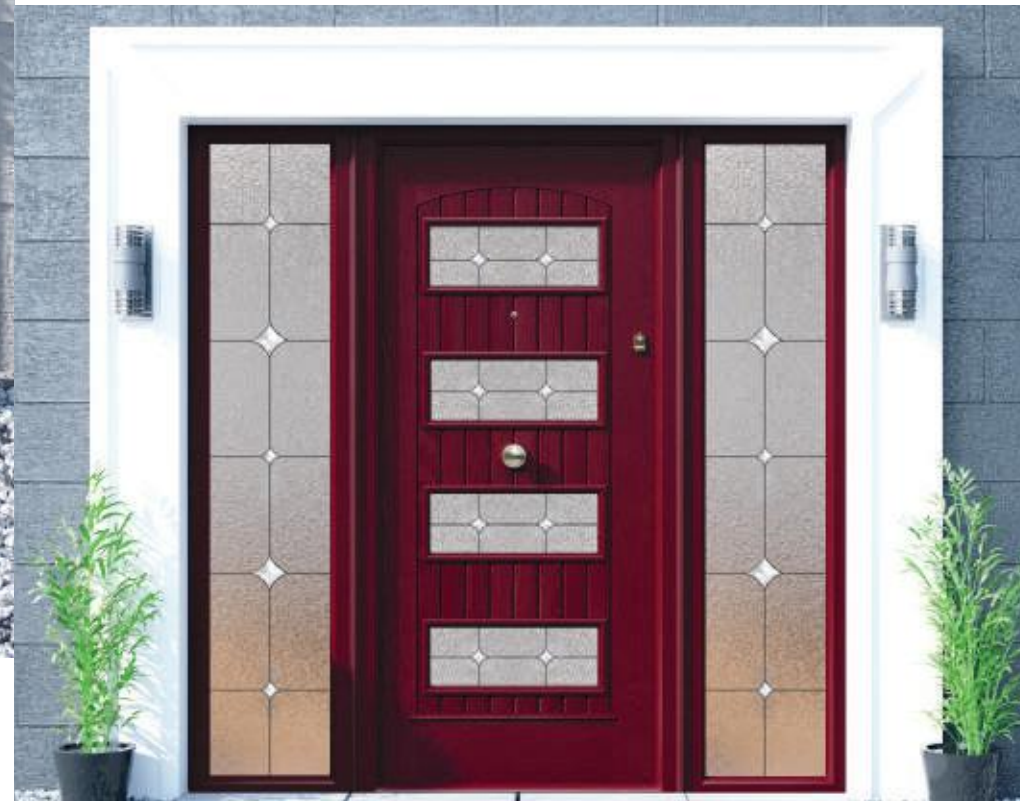

Door Type - Oxford Glass Type - TG202
(Min. Glass Width 200mm) Colour Burgundy

Doors fitted with a Heritage Slam Lock, it is recommended to have a PVC threshold or Storm Guard Plus rebated threshold only. Please Note : Not a Storm Guard or a Storm Guard Plus Threshold.

The Oxford is a stunning design, manufactured to suit the modern and contemporary home.