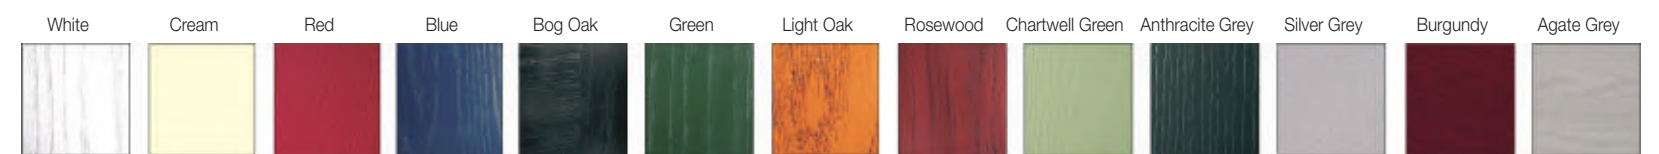

Doors fitted with a Heritage Slam Lock, it is recommended to have a PVC threshold or Storm Guard Plus rebated threshold only.
Please Note : Not a Storm Guard or a Storm Guard Plus Threshold.