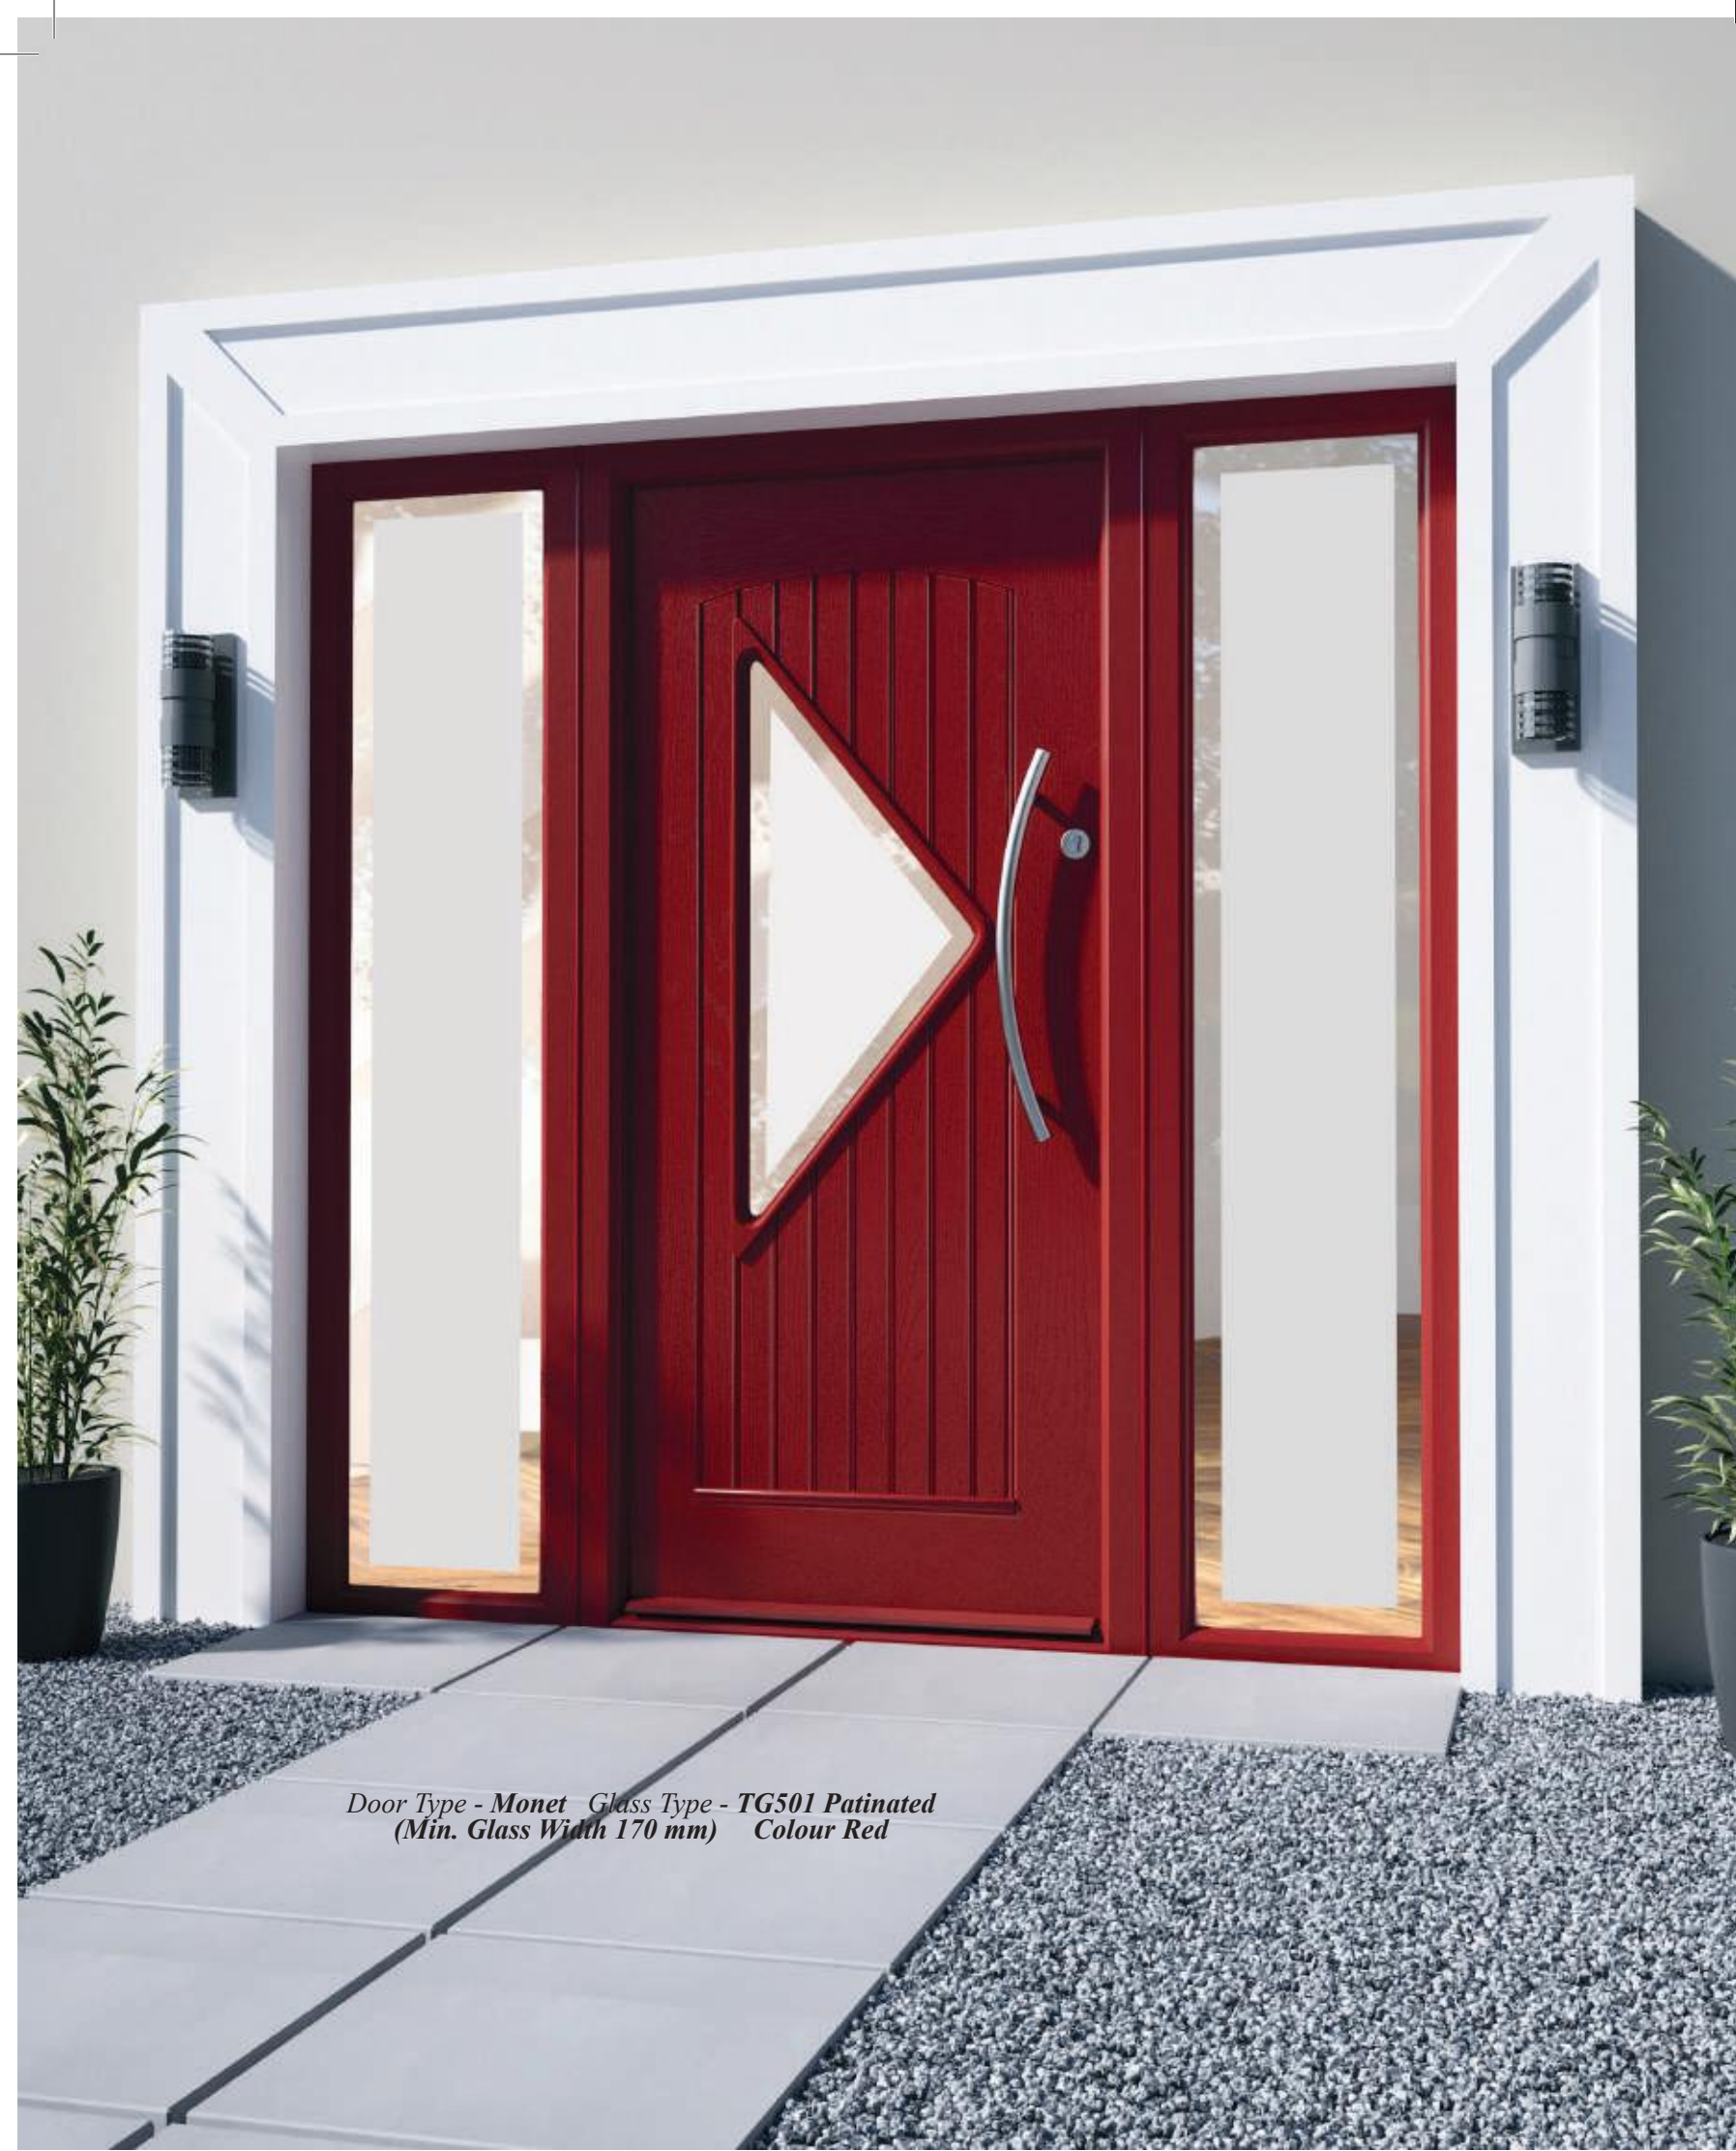

Door Type - Monet Glass Type - TG501 Patinated
(Min. Glass Width 170 mm) Colour Red