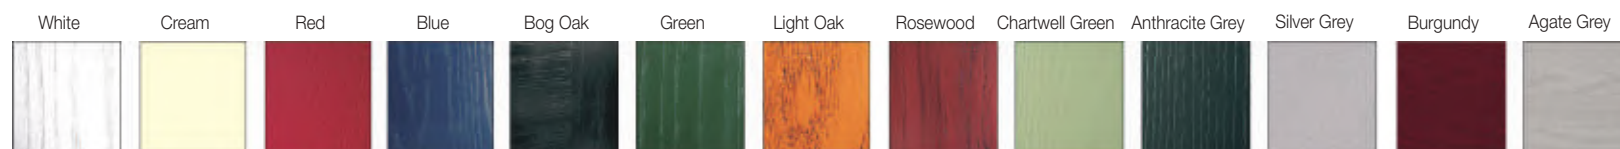

The Palermo door is our best selling design and compliments all entrance styles

Door Type - Palermo Glass Type - TG501 Patinated
(Min. Glass Width 170 mm) - Colour Silver Grey