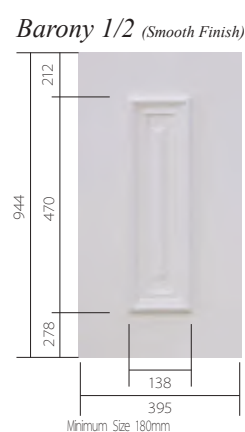

Door Type - *Sunbeam 2* Glass Type - *TG91 Satinized*
(Min. Glass Width 150 mm) Colour *Burgundy*

Door Type - Giza

Door Type - Naples

Obscure Glass

Stippolyte

Minster

Side Panels

The Palladio Door Collection