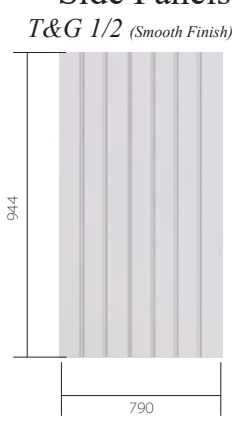

Door Type - *Sunbeam 2* Glass Type - *TG91 Satinized*
(Min. Glass Width 150 mm) Colour *Burgundy*

Door Type - Giza

Door Type - Naples

Obscure Glass

Stippolyte

Minster

Side Panels

The Palladio Door Collection