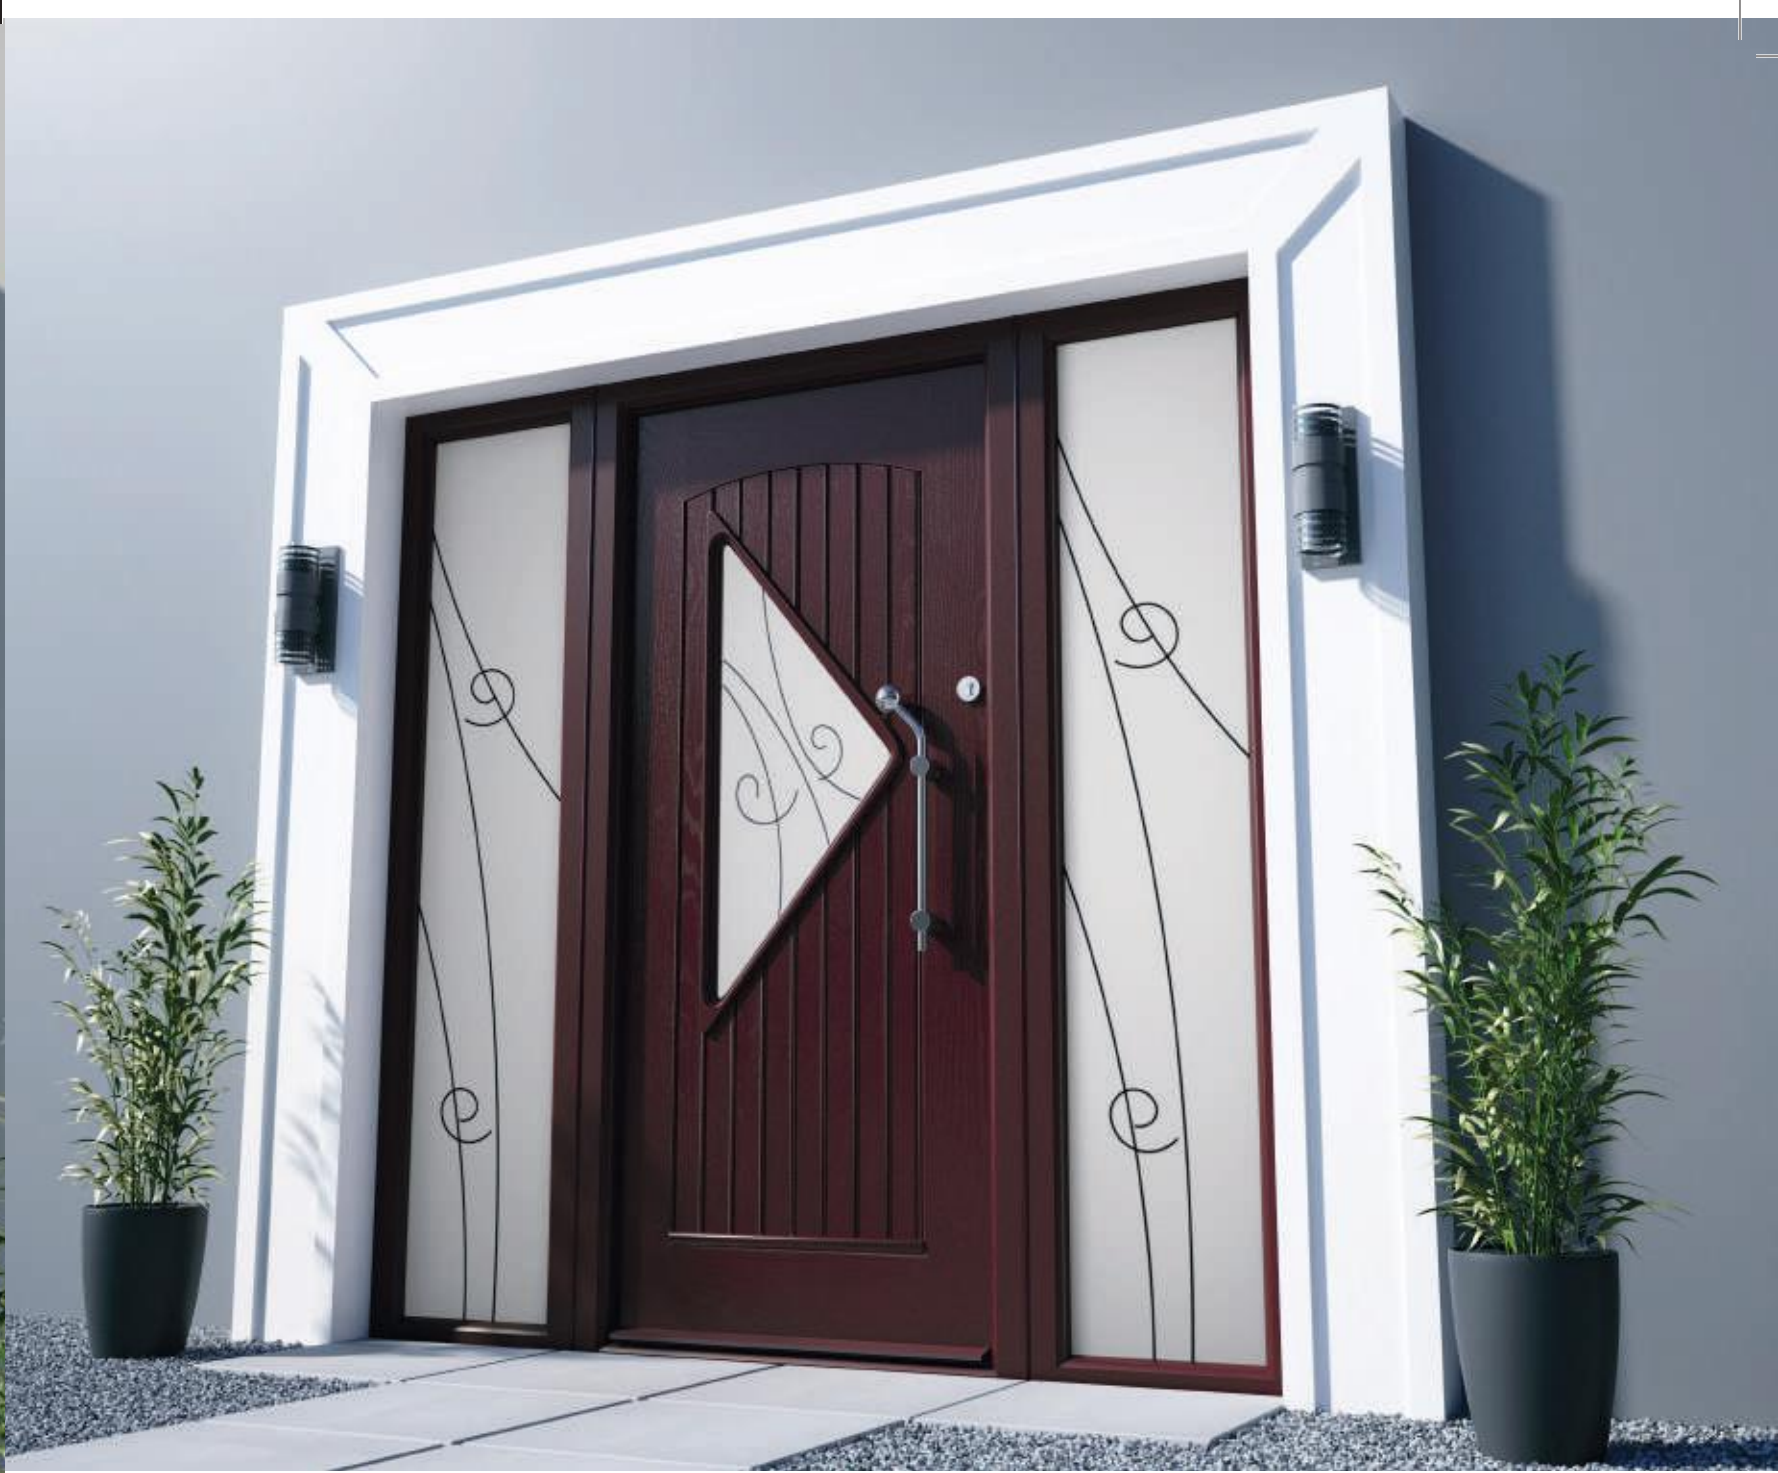

Door Type - Monet Glass Type - TG171 Satinized (Min. Glass Width 240 mm) Colour Burgundy