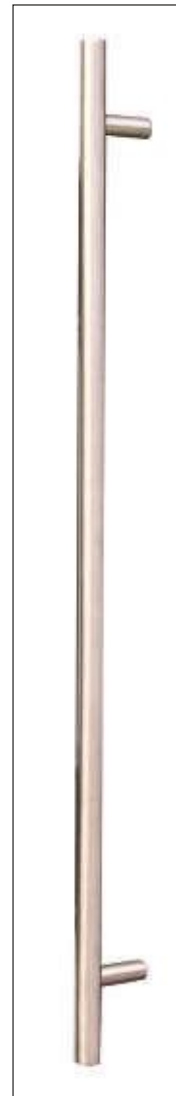

GU Automatic Electric Lock
The GU Automatic lock gives automatic security. Simply close the door, 2 latches automatically throw and become rigid deadbolts which are locked against being forced back.

1200mm Offset Handle