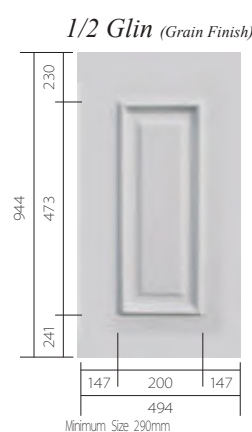

Side Panels

The Palladio Door Collection

Specifications