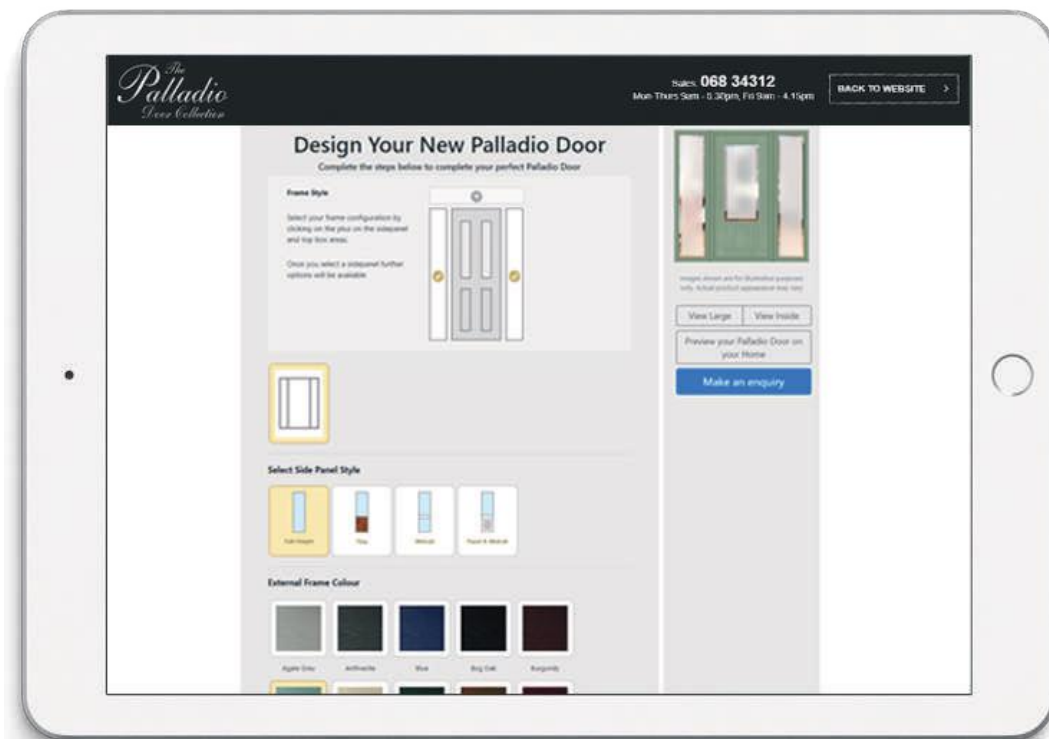

In addition to this, all our glass is triple glazed and we use edgetech warm edge seals for the lowest U value possible of 0.7. Combined with our new range of Patinated glass designs that consists of a sandblasted glass with a clear border that will give you modern and contemporary design. Our patinated design is achieved through sandblasting not by films or resins that is completely environmentally friendly that will last a lifetime.

We are dedicated to the pursuit of excellence and service to our loyal customers. We take this opportunity to thank you for your continued support. When we say the customer is king it is not an empty platitude, - we mean it!

Design your new Door, Go to www.palladiodoorcollection.com