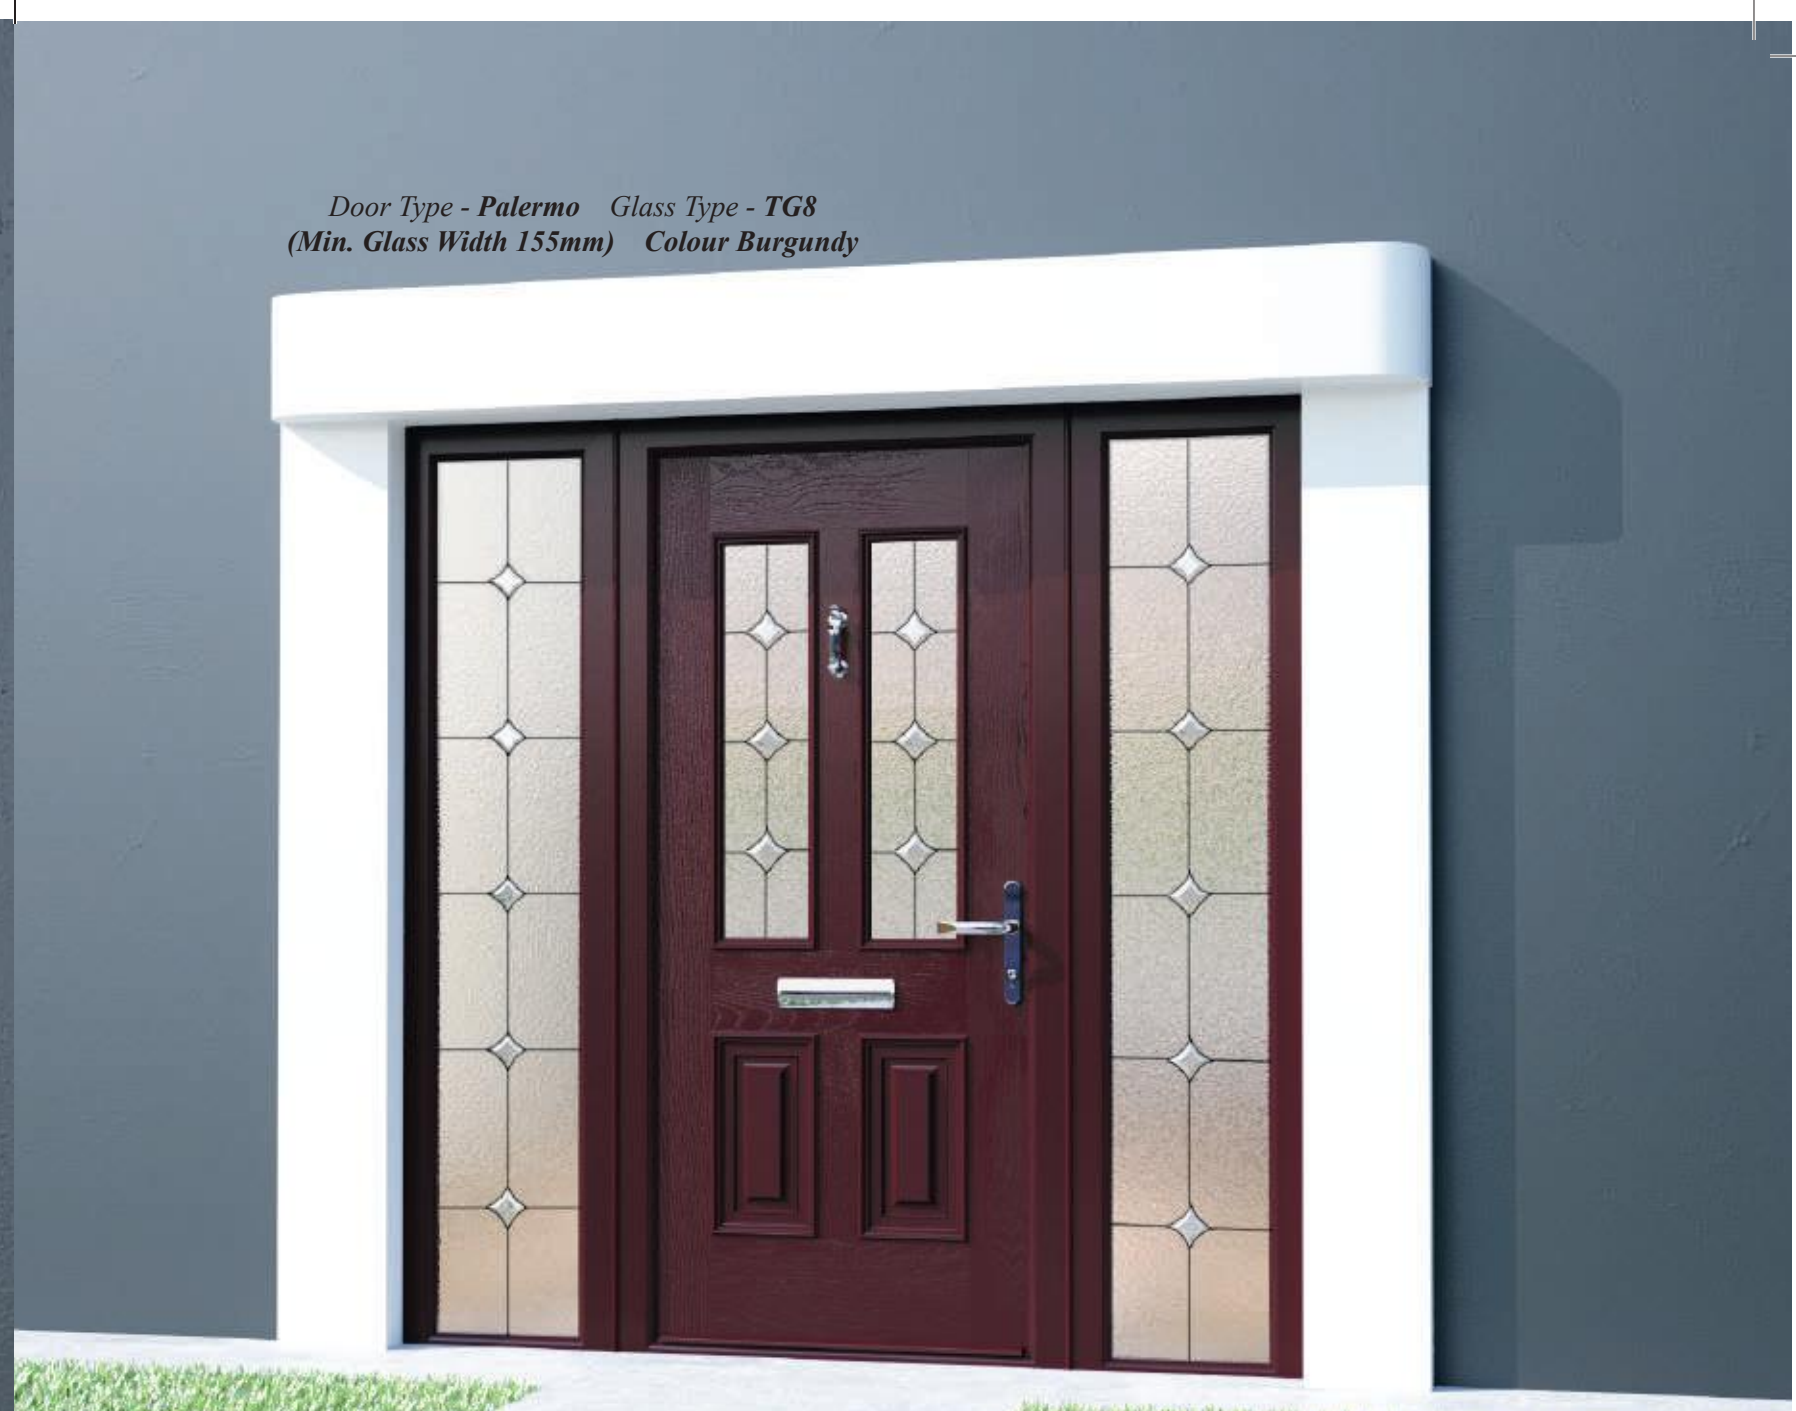

Door Type - Palermo Glass Type - TG8
(Min. Glass Width 155mm) Colour Burgundy