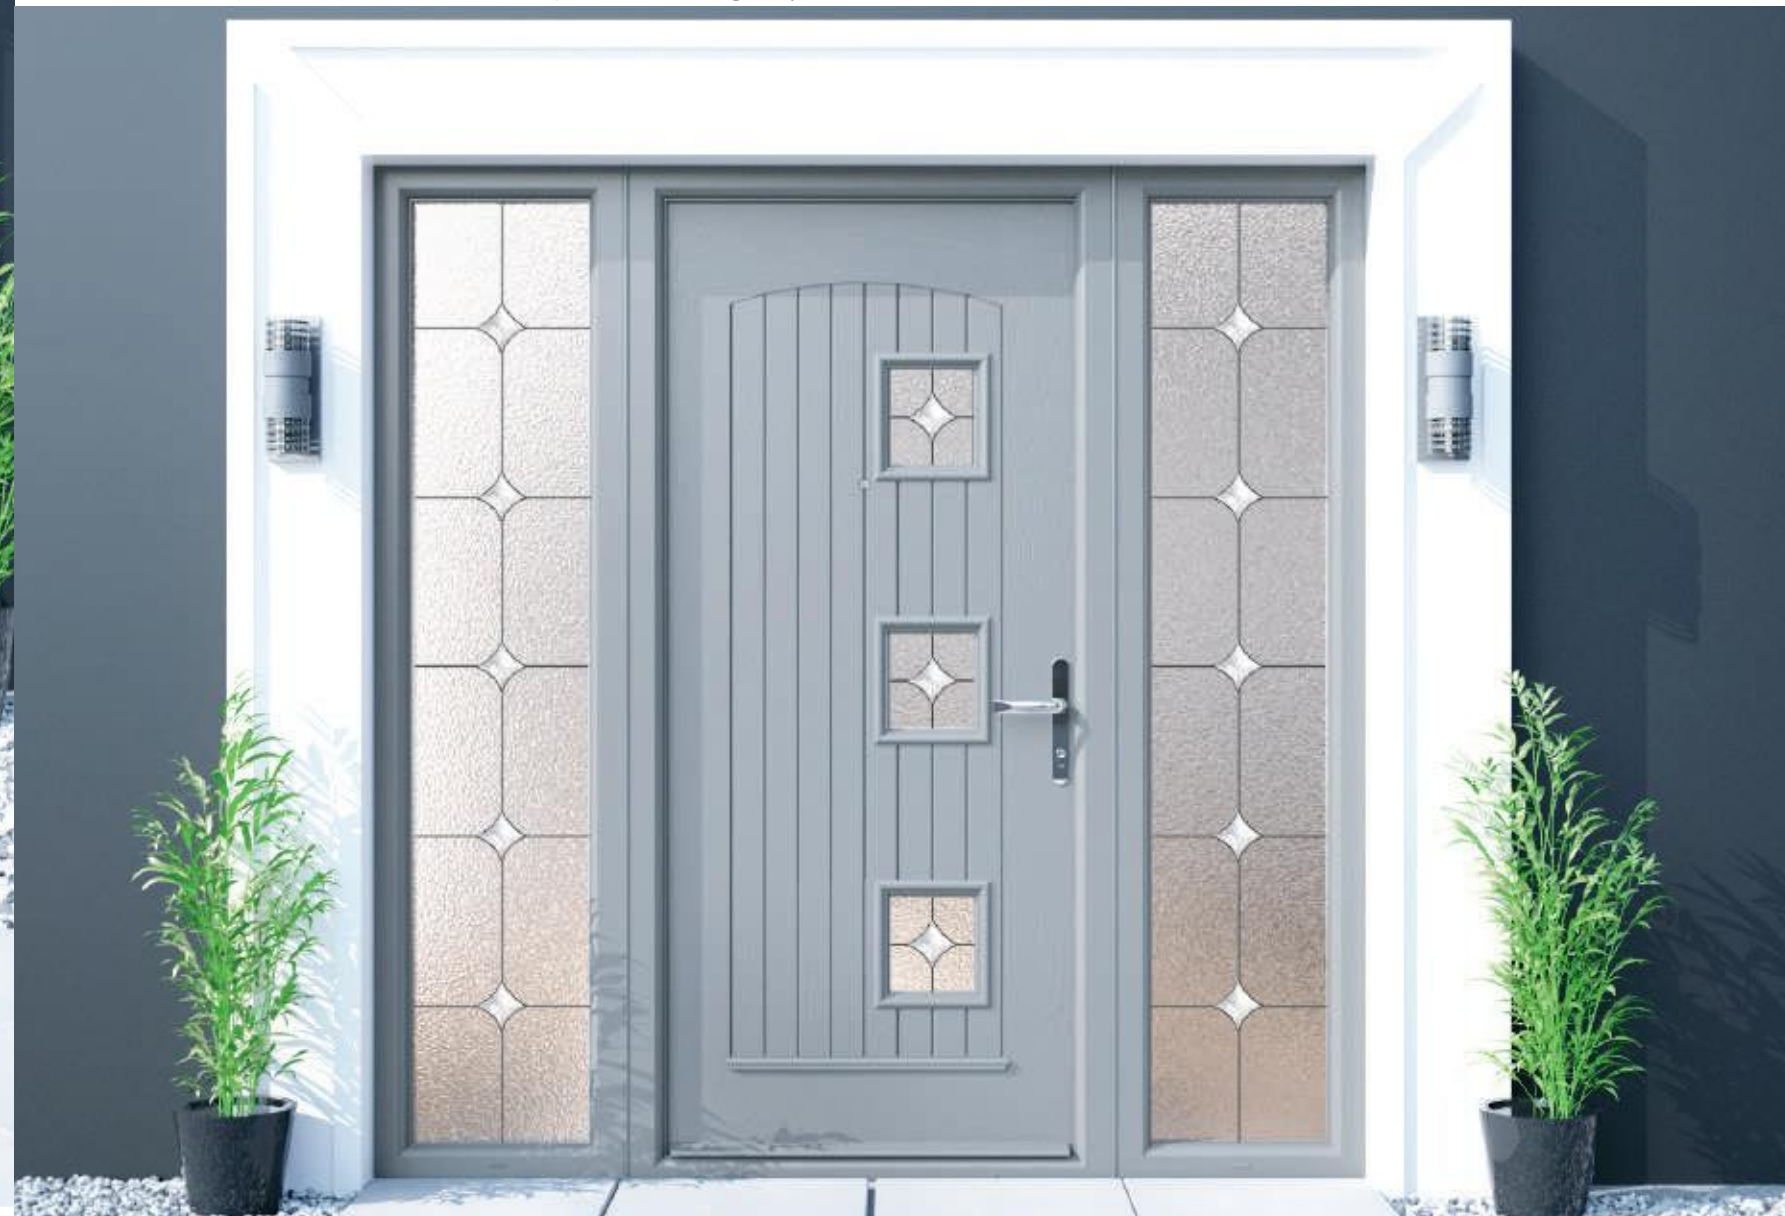

Door Type - Paris Glass Type - TG8 (Min. Glass Width 155 mm) Colour Silver Grey

Please Note - All Doors on this page supplied with spy view as standard.

Doors fitted with a Heritage Slam Lock, it is recommended to have a PVC threshold or Storm Guard Plus rebated threshold only. Please Note : Not a Storm Guard or a Storm Guard Plus Threshold.