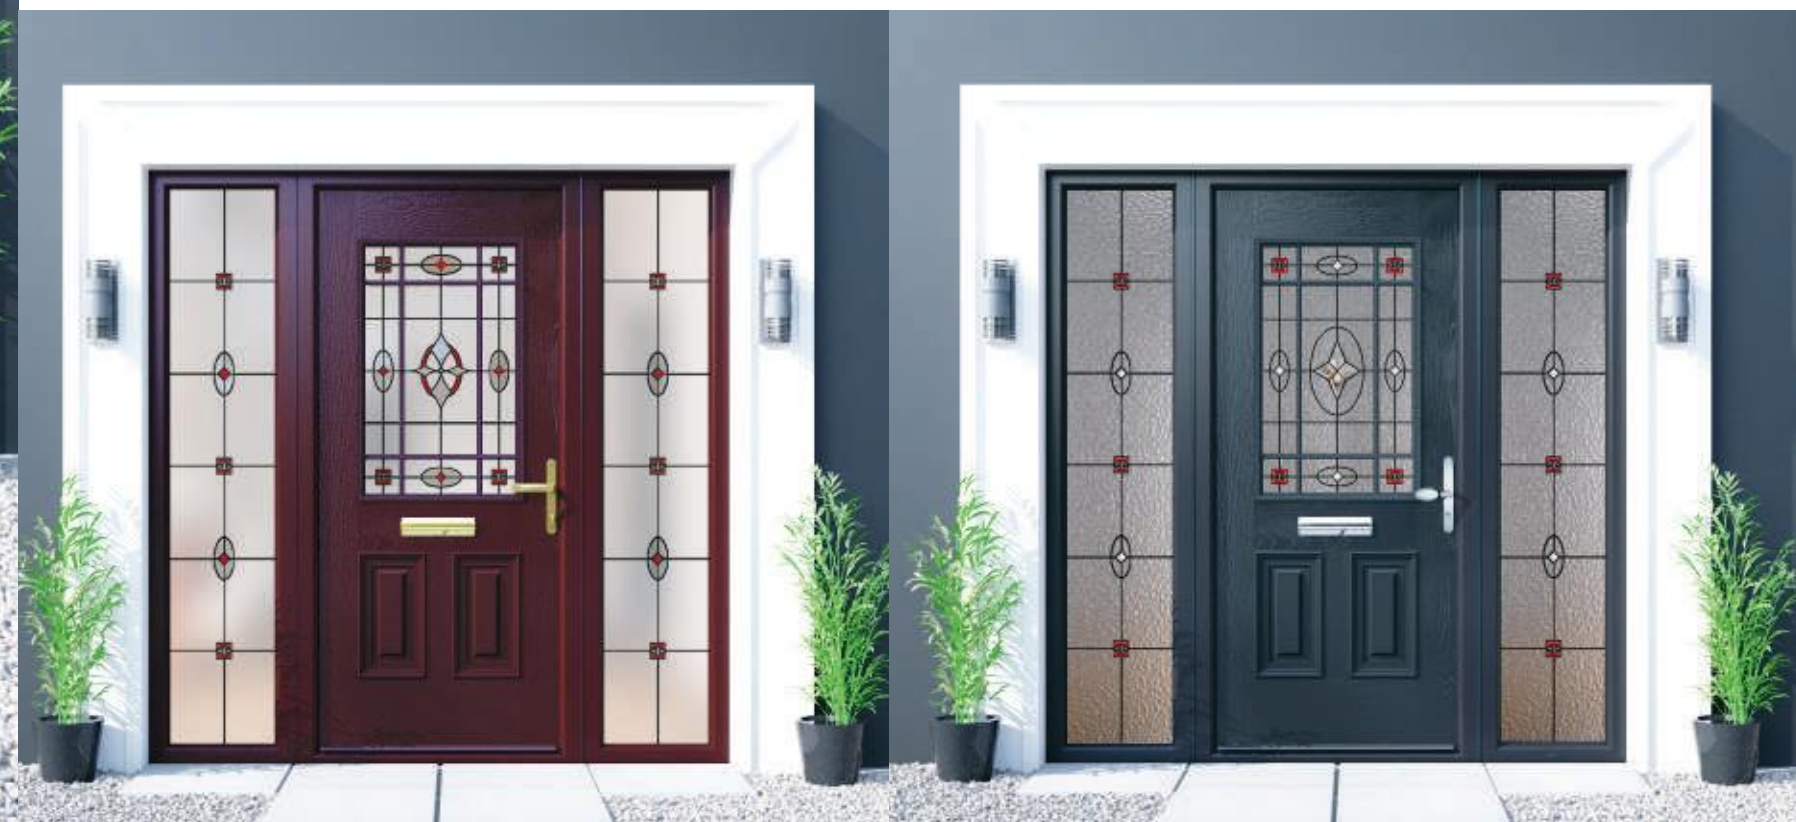

Door Type - Cairo Glass Type - TG53 Satinized
(Min. Glass Width 160 mm) Colour Burgundy

Door Type - Cairo Glass Type - TG64
(Min. Glass Width 160 mm) Colour Anthracite Grey