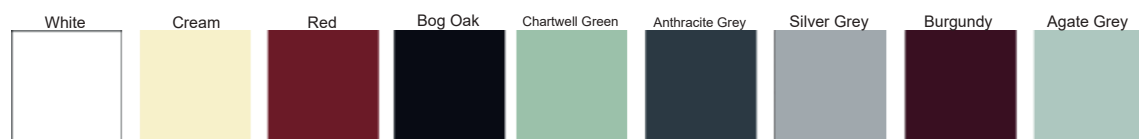

Doors fitted with a Heritage/Low position Slam Lock, it is recommended to have a PVC threshold or Storm Guard Plus rebated threshold only.

Please Note : Not a Storm Guard or a Storm Guard Plus Threshold.
Letterbox and door knocker not available on the Avant Garde Collection.
Stainless Steel strips are optional on the inside of the door leaf.